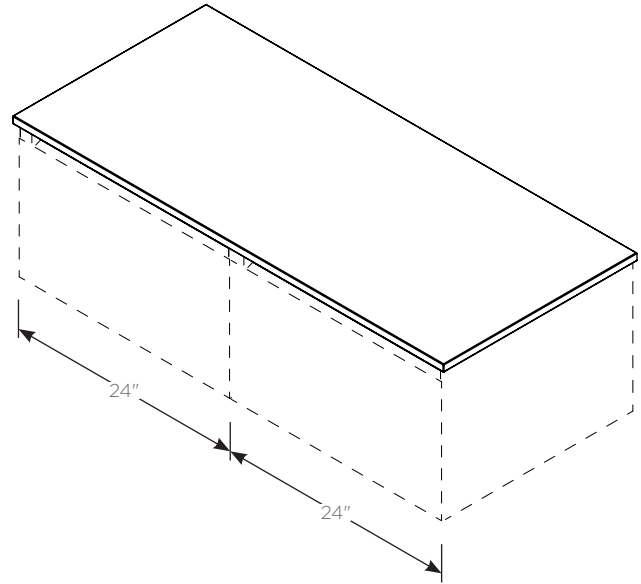

### Features

- Silestone Quartz surface
- Can be configured without a sink for a wall mounted nightstand or credenza assembly.

### Dimensions

- Width:** 49" (1245 mm)  
**Depth:** 22" (559 mm)  
**Thickness:** 3/4" (19 mm)  
**Weight:** 72 lbs (32.7 kg)

### Model Number Key

	T	F	49	G	92
Category	T = Top				
Depth	F = 22" (559 mm) Engineered Stone				
Width	49" (1245 mm)				
Sink Type	G = Dry Top or Vessel (Fabrication Required)				
Colors	90 = Engineered Stone, Lava Black (Silestone Tebas Black) 91 = Engineered Stone, Stone Gray (Silestone Expo Gray) 92 = Engineered Stone, Quartz White (Silestone White Storm) 93 = Engineered Stone, White Zeus Extreme (Silestone) 94 = Engineered Stone, Lyra (Silestone)				

## Dimensions

**Top View**

**Front View**

**Side view**