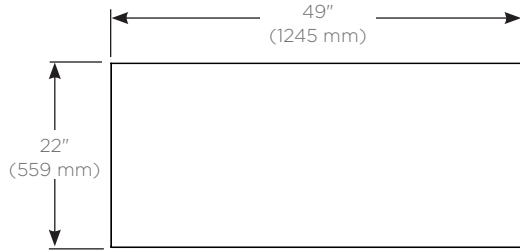

### Dimensions

- Width:** 49" (1245 mm)  
**Depth:** 22" (559 mm)  
**Thickness:** 3/4" (19 mm)  
**Weight:** 72 lbs (32.7 kg)

### Model Number Key

	T	F	49	G	92
Category	T = Top				
Depth	F = 22" (559 mm) Engineered Stone				
Width	49" (1245 mm)				
Sink Type	G = Dry Top or Vessel (Fabrication Required)				
Colors	90 = Engineered Stone, Lava Black (Silestone Tebas Black) 91 = Engineered Stone, Stone Gray (Silestone Expo Gray) 92 = Engineered Stone, Quartz White (Silestone White Storm) 93 = Engineered Stone, White Zeus Extreme (Silestone) 94 = Engineered Stone, Lyra (Silestone)				

## Dimensions

**Top View**

**Front View**

**Side view**