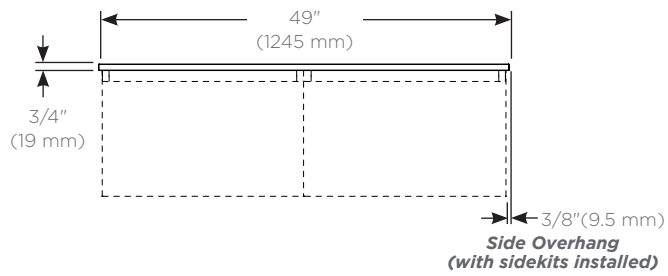

### Dimensions

- Width:** 49" (1245 mm)  
**Depth:** 22" (559 mm)  
**Thickness:** 3/4" (19 mm)  
**Weight:** 72 lbs (32.7 kg)

### Model Number Key

	T	F	49	G	92
Category	T = Top				
Depth	F = 22" (559 mm) Engineered Stone				
Width	49" (1245 mm)				
Sink Type	G = Dry Top or Vessel (Fabrication Required)				
Colors	90 = Engineered Stone, Lava Black (Silestone Tebas Black) 91 = Engineered Stone, Stone Gray (Silestone Expo Gray) 92 = Engineered Stone, Quartz White (Silestone White Storm) 93 = Engineered Stone, White Zeus Extreme (Silestone) 94 = Engineered Stone, Lyra (Silestone)				

## Dimensions

**Top View**

**Front View**

**Side view**