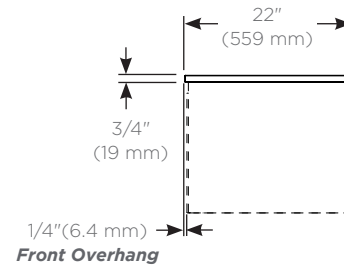

### Dimensions

- Width:** 49" (1245 mm)  
**Depth:** 22" (559 mm)  
**Thickness:** 3/4" (19 mm)  
**Weight:** 72 lbs (32.7 kg)

### Model Number Key

	T	F	49	G	92
Category	T = Top				
Depth	F = 22" (559 mm) Engineered Stone				
Width	49" (1245 mm)				
Sink Type	G = Dry Top or Vessel (Fabrication Required)				
Colors	90 = Engineered Stone, Lava Black (Silestone Tebas Black) 91 = Engineered Stone, Stone Gray (Silestone Expo Gray) 92 = Engineered Stone, Quartz White (Silestone White Storm) 93 = Engineered Stone, White Zeus Extreme (Silestone) 94 = Engineered Stone, Lyra (Silestone)				

## Dimensions

**Top View**

**Front View**

**Side view**