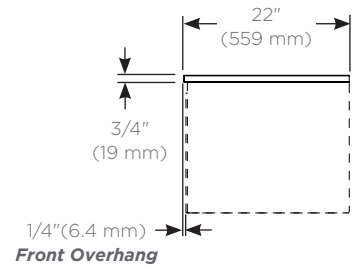

	T	F	73	G	92
Category	T = Top				
Depth	F = 22" (559 mm) Engineered Stone				
Width	73" (1854 mm)				
Sink Type	G = Dry Top or Vessel (Fabrication Required)				
Colors	90 = Engineered Stone, Lava Black (Silestone Tebas Black) 91 = Engineered Stone, Stone Gray (Silestone Expo Gray) 92 = Engineered Stone, Quartz White (Silestone White Storm) 93 = Engineered Stone, White Zeus Extreme (Silestone) 94 = Engineered Stone, Lyra (Silestone)				

Dimensions

Top View

Front View

Side view