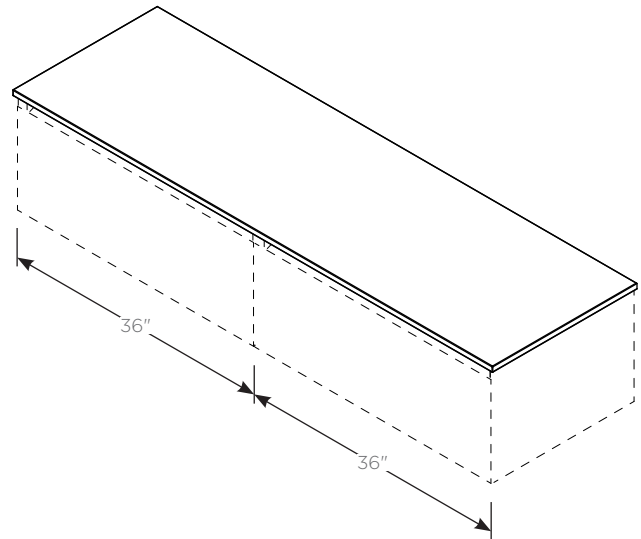

Features

- Silestone Quartz surface
- Can be configured without a sink for a wall mounted nightstand or credenza assembly.

Dimensions

Width: 73" (1854 mm)
Depth: 22" (559 mm)
Thickness: 3/4" (19 mm)
Weight: 107 lbs (48.5 kg)

Options

- Stone Top Color Options:
  - Quartz White
  - White Zeus Extreme
  - Stone Gray
  - Lyra
  - Lava Black
- Sink Configurations:
  - Dry Top (No Sink)
  - Vessel (Fabrication Required)

Model Number Key

	T	F	73	G	92
Category	T = Top				
Depth	F = 22" (559 mm) Engineered Stone				
Width	73" (1854 mm)				
Sink Type	G = Dry Top or Vessel (Fabrication Required)				
Colors	90 = Engineered Stone, Lava Black (Silestone Tebas Black) 91 = Engineered Stone, Stone Gray (Silestone Expo Gray) 92 = Engineered Stone, Quartz White (Silestone White Storm) 93 = Engineered Stone, White Zeus Extreme (Silestone) 94 = Engineered Stone, Lyra (Silestone)