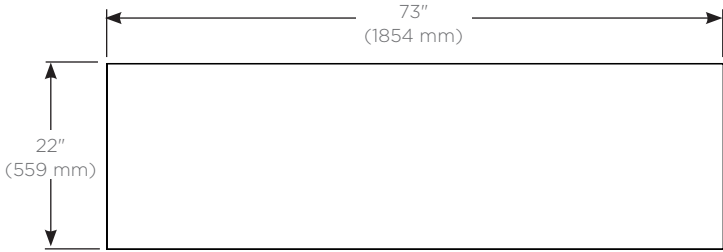

Features

- Silestone Quartz surface
- Can be configured without a sink for a wall mounted nightstand or credenza assembly.

Dimensions

Width: 73" (1854 mm)
Depth: 22" (559 mm)
Thickness: 3/4" (19 mm)
Weight: 107 lbs (48.5 kg)

	T	F	73	G	92
Category	T = Top				
Depth	F = 22" (559 mm) Engineered Stone				
Width	73" (1854 mm)				
Sink Type	G = Dry Top or Vessel (Fabrication Required)				
Colors	90 = Engineered Stone, Lava Black (Silestone Tebas Black) 91 = Engineered Stone, Stone Gray (Silestone Expo Gray) 92 = Engineered Stone, Quartz White (Silestone White Storm) 93 = Engineered Stone, White Zeus Extreme (Silestone) 94 = Engineered Stone, Lyra (Silestone)				

Dimensions

Top View

Front View

Side view