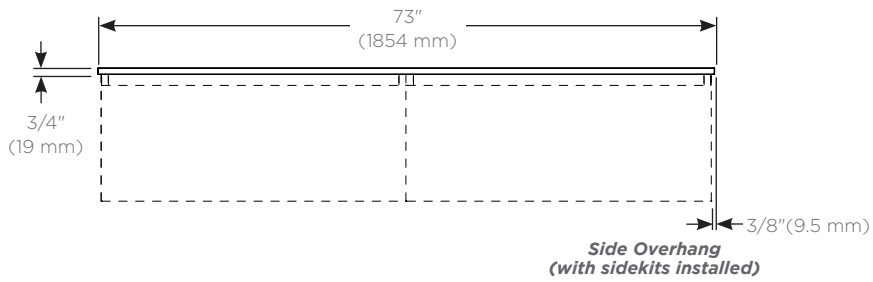

Features

- Silestone Quartz surface
- Can be configured without a sink for a wall mounted nightstand or credenza assembly.

Dimensions

Width: 73" (1854 mm)
Depth: 22" (559 mm)
Thickness: 3/4" (19 mm)
Weight: 107 lbs (48.5 kg)

	T	F	73	G	92
Category	T = Top				
Depth	F = 22" (559 mm) Engineered Stone				
Width	73" (1854 mm)				
Sink Type	G = Dry Top or Vessel (Fabrication Required)				
Colors	90 = Engineered Stone, Lava Black (Silestone Tebas Black) 91 = Engineered Stone, Stone Gray (Silestone Expo Gray) 92 = Engineered Stone, Quartz White (Silestone White Storm) 93 = Engineered Stone, White Zeus Extreme (Silestone) 94 = Engineered Stone, Lyra (Silestone)				

Dimensions

Top View

Front View

Side view