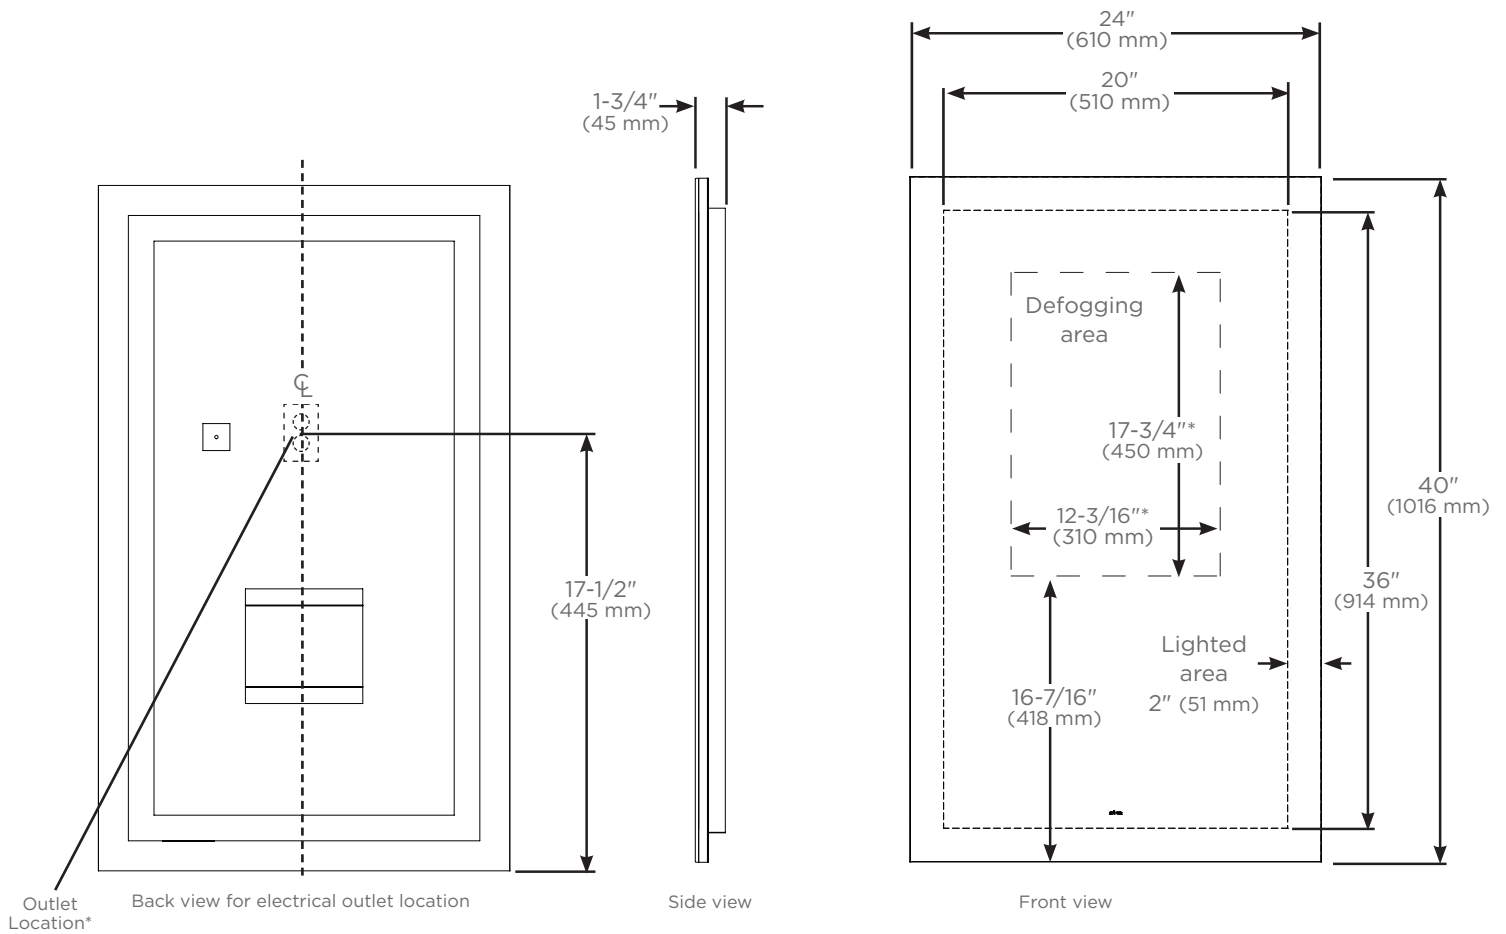

Vitality Mirror is UL certified to:

- UL 962
- CSA-C22.2, No. 12-82

Dimensions

Height: 40" (1016 mm)
 Width: 24" (610 mm)
 Depth: 1-3/4" (45 mm)
 Net Weight: 23 - 39 lbs

Electrical System

- 120 Vac 60Hz wall outlet location as shown in drawing

Model Number Key

Vitality	Mirror	Width	Height	Shape	Light Pattern	Edge Type	Defogger	Color Temp	Options
Y	M	24	40	R = Rectangle	P = Perimeter	FP = Flat, Polished	D = Defogger	3 = 3000K	K = Title 24 Compliant Model