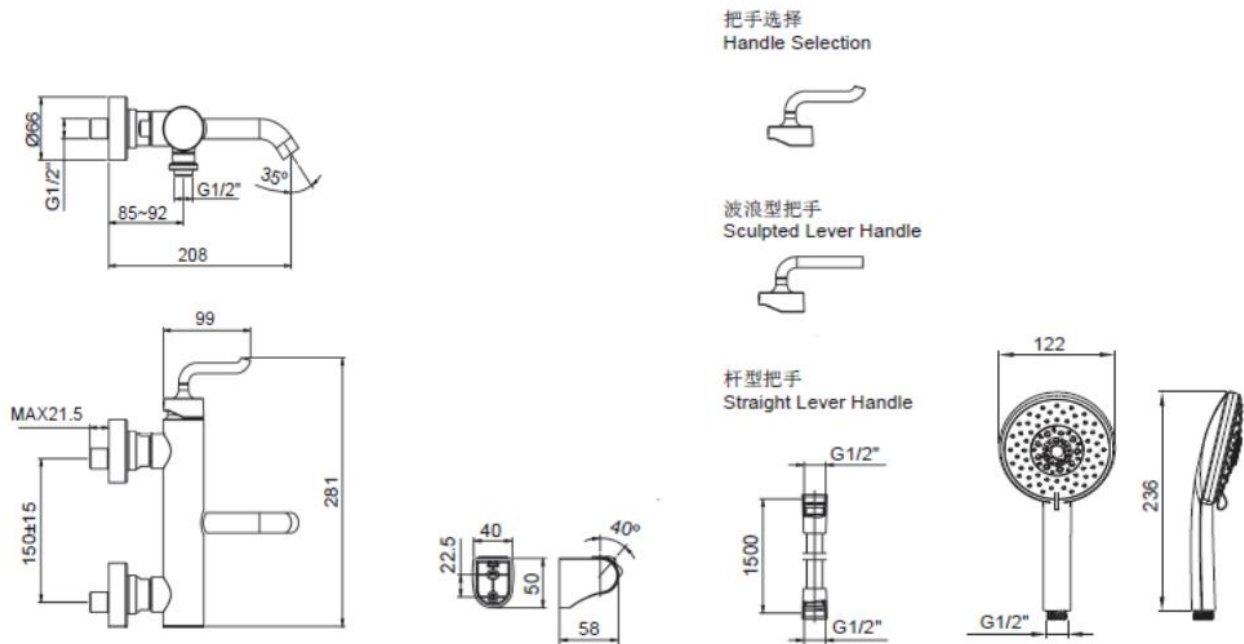

### Product Specification:

Model	Spout	Handle	Includes	Finish
K-72632T-4A	208mm	Lever handle	Spout, valve, aerator, flexible hose, diverter, handle, connector, Rain Duet multi-function handshower and bracket	CP BGD PGD
K-72632T-4		Smile handle		

### Product Dimension:

**K-72632T**

Please note that the above information are subject to change without notice.