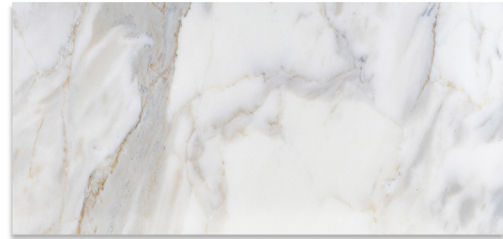

Calacatta Gold

FIELD

12" x 24"

*Please note: variations in color, shade, surface texture and size are natural characteristics of all our products and should be expected. Images shown are representative, but may not indicate all variations in these characteristics.

9/2023