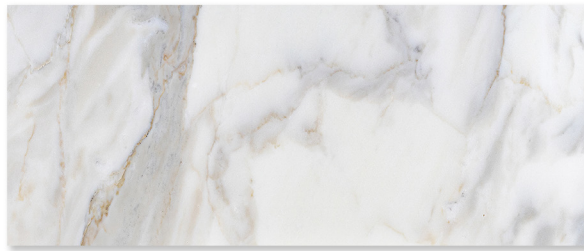

Calacatta Gold

Ann Sacks is proud to offer the premium Calacatta Gold selection, highly prized for its rich coloration and elegant veining. The Italian marble exhibits graceful veining patterns of gold and grey across a backdrop of translucent honey white in a refined and timeless honed finish.

COLLECTION

Field	16"x16" (15.984" x 15.984" x 0.394") 12"x24" (12.008" x 24.016" x 0.394")
Slab	30"x72" (30.000" x 71.968" x 0.787")
Material	Marble
Color	Rich translucent honey white background with a rich and varied veining pattern of gold, orange and grey
Finish	Honed
Lead Time	In-stock. Typical Lead Times are 1-2 weeks <i>(Lead Times are subject to change)</i>

9/2023

Calacatta Gold

FIELD

16" x 16"

12" x 24"

30" x 72" slab

*Please note: variations in color, shade, surface texture and size are natural characteristics of all our products and should be expected. Images shown are representative, but may not indicate all variations in these characteristics.