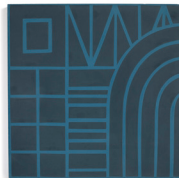

8"x8" Archetype 2
in Midnight/Ocean