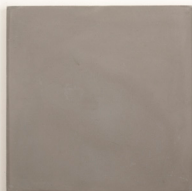

8"x8" Cabal
in Sky Blend

8"x8" Elope
in Oatmeal

8"x8" Elope
in Azure

8"x8" Elope
in Ebony

*Please note: variations in color, shade, surface texture and size are natural characteristics of all our products and should be expected. Images shown are representative, but may not indicate all variations in these characteristics.

6/2019

Gem by Kelly Wearstler

Field

8"x8" Evoke
in Oatmeal

8"x8" Evoke
in Azure

8"x8" Evoke
in Ebony

8"x8" Mode
in Sterling Blend

8"x8" Mode
in Rose Blend

8"x8" Plain Field
in Oatmeal

8"x8" Plain Field
in Azure

8"x8" Plain Field
in Ebony

8"x8" Swell
in Ivory

8"x8" Swell
in Azure

8"x8" Swell
in Ebony

8"x8" Syntax
in Stone Blend

8"x8" Syntax
in Peach Blend