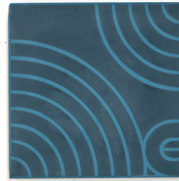

8"x8" Archetype 3
in Midnight/Ocean