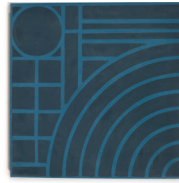

8"x8" Archetype 1
in Midnight/Ocean