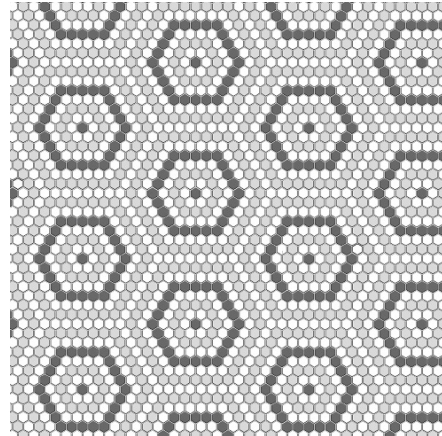

7/2020

Kodra

DESIGN REPEATS

CONCENTRIC HEX

CROSS STITCH

KILIM

*Please note: variations in color, shade, surface texture and size are natural characteristics of all our products and should be expected. Images shown are representative, but may not indicate all variations in these characteristics.