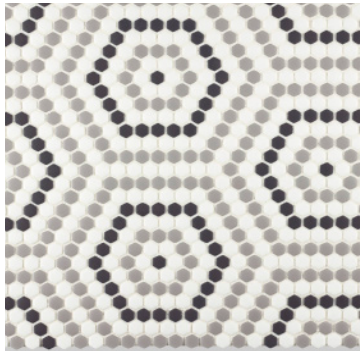

Kodra

DESIGNS (IN-STOCK)

Concentric Hex
Cloud/Smoke/Flint