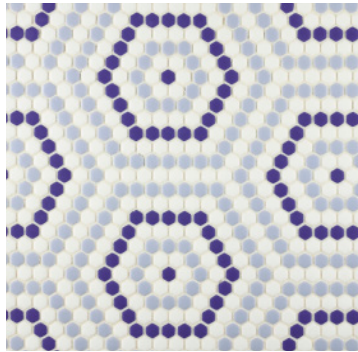

Kodra is made from 98% pre-consumer recycled content

ANN SACKS

COLLECTION

Designs	<p>Mosaic: Concentric Hex (Sheet: 13.875" x 10.687" x 0.250") Cross Stitch (Sheet: 10.312" x 17.375" x 0.250") Kilim (Sheet: 11.750" x 11.750" x 0.250") Mod (Sheet: 12.750" x 12.000" x 0.250") Pane (Sheet: 13.750" x 14.125" x 0.250") Plus (Sheet: 8.125" x 13.250" x 0.250")</p> <p>Plain Mosaic: Plain Mosaic (Sheet: 12.000" x 12.000" x 0.250")</p>
Material	Glass
Color	<p>Mosaic: Concentric Hex: Cloud/Smoke/Flint, Cloud/Sky/Denim, Cloud/Flaxen/Coal Cross Stitch: Cloud/Flint, Cloud/Smoke Kilim: Cloud/Charcoal/Smoke, Cloud/Denim/Aegean Mod: Cloud with Flint, Charcoal with Cloud Pane: Cloud with Flint, Cloud with Smoke, Flint with Cloud Plus: Cloud with Flint, Charcoal with Cloud</p> <p>Plain Mosaic: Cloud, Dusk, Flaxen, Flint, Smoke</p> <p><i>*Custom colorways and patterns available</i></p>
Lead Time	<p>Mosaic: In-stock. Typical Lead Times are 1-2 weeks</p> <p>Plain Mosaic: Non-stock. Typical Lead Times are 1-2 weeks. Material ships from California <i>(Lead Times are subject to change)</i></p>

7/2020

www.annsacks.com | 1.800.278.8453

Kodra

DESIGNS (IN-STOCK)

Concentric Hex
Cloud/Smoke/Flint

Concentric Hex
Cloud/Sky/Denim

Concentric Hex
Cloud/Flaxen/Coal

Cross Stitch
Cloud/Flint