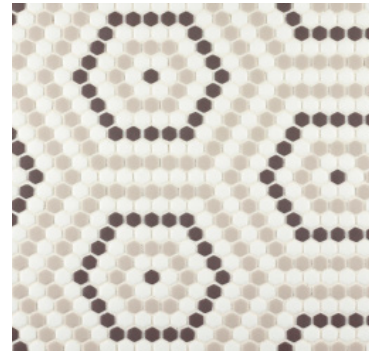

Kodra is made from 98% pre-consumer recycled content

ANN SACKS

COLLECTION

Designs	<p>Mosaic: Concentric Hex (Sheet: 13.875" x 10.687" x 0.250") Cross Stitch (Sheet: 10.312" x 17.375" x 0.250") Kilim (Sheet: 11.750" x 11.750" x 0.250") Mod (Sheet: 12.750" x 12.000" x 0.250") Pane (Sheet: 13.750" x 14.125" x 0.250") Plus (Sheet: 8.125" x 13.250" x 0.250")</p> <p>Plain Mosaic: Plain Mosaic (Sheet: 12.000" x 12.000" x 0.250")</p>
Material	Glass
Color	<p>Mosaic: Concentric Hex: Cloud/Smoke/Flint, Cloud/Sky/Denim, Cloud/Flaxen/Coal Cross Stitch: Cloud/Flint, Cloud/Smoke Kilim: Cloud/Charcoal/Smoke, Cloud/Denim/Aegean Mod: Cloud with Flint, Charcoal with Cloud Pane: Cloud with Flint, Cloud with Smoke, Flint with Cloud Plus: Cloud with Flint, Charcoal with Cloud</p> <p>Plain Mosaic: Cloud, Dusk, Flaxen, Flint, Smoke</p> <p><i>*Custom colorways and patterns available</i></p>
Lead Time	<p>Mosaic: In-stock. Typical Lead Times are 1-2 weeks</p> <p>Plain Mosaic: Non-stock. Typical Lead Times are 1-2 weeks. Material ships from California <i>(Lead Times are subject to change)</i></p>

7/2020

www.annsacks.com | 1.800.278.8453

Kodra

DESIGNS (IN-STOCK)

Concentric Hex
Cloud/Smoke/Flint

Concentric Hex
Cloud/Sky/Denim

Concentric Hex
Cloud/Flaxen/Coal

Cross Stitch
Cloud/Flint

Cross Stitch
Cloud/Smoke

Kilim
Cloud/Charcoal/Smoke

Kilim
Cloud/Denim/Aegean

*Please note: variations in color, shade, surface texture and size are natural characteristics of all our products and should be expected. Images shown are representative, but may not indicate all variations in these characteristics.