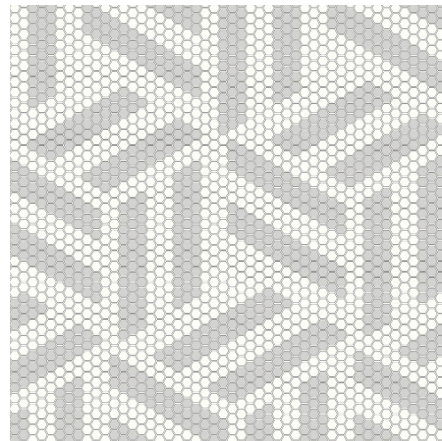

7/2020

Kodra

DESIGN REPEATS

CONCENTRIC HEX

CROSS STITCH

KILIM

*Please note: variations in color, shade, surface texture and size are natural characteristics of all our products and should be expected. Images shown are representative, but may not indicate all variations in these characteristics.