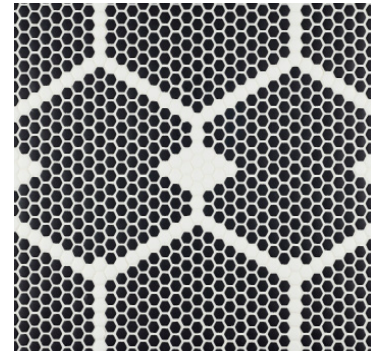

Cross Stitch
Cloud/Smoke

Kilim
Cloud/Charcoal/Smoke

Kilim
Cloud/Denim/Aegean

*Please note: variations in color, shade, surface texture and size are natural characteristics of all our products and should be expected. Images shown are representative, but may not indicate all variations in these characteristics.

7/2020

Kodra

DESIGNS (IN-STOCK)

Mod
Cloud with Flint

Mod
Charcoal with Cloud

Pane
Cloud with Flint

Pane
Cloud with Smoke

Pane
Flint with Cloud