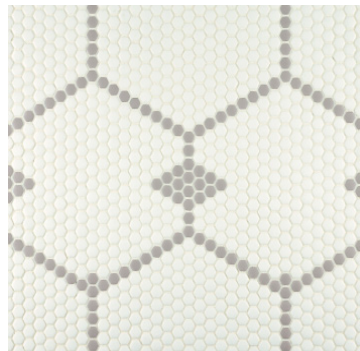

Cross Stitch
Cloud/Smoke

Kilim
Cloud/Charcoal/Smoke

Kilim
Cloud/Denim/Aegean

*Please note: variations in color, shade, surface texture and size are natural characteristics of all our products and should be expected. Images shown are representative, but may not indicate all variations in these characteristics.

7/2020

Kodra

DESIGNS (IN-STOCK)

Mod
Cloud with Flint

Mod
Charcoal with Cloud

Pane
Cloud with Flint

Pane
Cloud with Smoke

Pane
Flint with Cloud