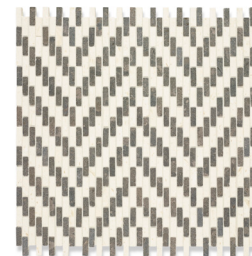

COLLECTION

Mosaic	Bamako (Sheet: 12.087" x 12.638" x 0.394") Gao (Sheet: 10.984" x 10.984" x 0.394") Kati (Sheet: 9.882" x 9.882" x 0.394") Kayes (Sheet: 14.882" x 14.882" x 0.394") Niono (Sheet: 10.984" x 10.984" x 0.394") Tonka (Sheet: 13.189" x 14.291" x 0.394")
Color	Inventory: Available in Bamako Design - Myra Beige, Basalt - Myra Beige, Lago Azul Available in Gao, Kati and Kayes Design - Myra Beige, Basalt - Myra Beige, Lago Azul - Blue Travertino, Carrara - Blue Travertino, Black Available in Niono and Tonka Design - Myra Beige, Basalt - Myra Beige, Lago Azul - Blue Travertino, Black Non-Stock: Over 50 natural marble, limestone, onyx, travertine and granite stone colors. Available in honed, polished or combination finishes
Lead Time	In-stock. Typical lead times are 1-2 weeks <i>(Lead times are subject to change)</i>

Myra Beige, Basalt

Myra Beige, Lago Azul

Blue Travertino, Black

KATI

Carrara, Blue Travertino

Myra Beige, Basalt

Myra Beige, Lago Azul

Blue Travertino, Black