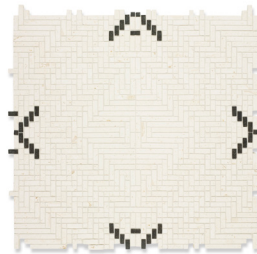

COLLECTION

Mosaic	Bamako (Sheet: 12.087" x 12.638" x 0.394") Gao (Sheet: 10.984" x 10.984" x 0.394") Kati (Sheet: 9.882" x 9.882" x 0.394") Kayes (Sheet: 14.882" x 14.882" x 0.394") Niono (Sheet: 10.984" x 10.984" x 0.394") Tonka (Sheet: 13.189" x 14.291" x 0.394")
Color	Inventory: Available in Bamako Design - Myra Beige, Basalt - Myra Beige, Lago Azul Available in Gao, Kati and Kayes Design - Myra Beige, Basalt - Myra Beige, Lago Azul - Blue Travertino, Carrara - Blue Travertino, Black Available in Niono and Tonka Design - Myra Beige, Basalt - Myra Beige, Lago Azul - Blue Travertino, Black Non-Stock: Over 50 natural marble, limestone, onyx, travertine and granite stone colors. Available in honed, polished or combination finishes
Lead Time	In-stock. Typical lead times are 1-2 weeks <i>(Lead times are subject to change)</i>

3/2021

Koros

DESIGN/COLORWAY

BAMA KO

Myra Beige, Lago Azul

Myra Beige, Basalt

GAO

Carrara, Blue Travertino