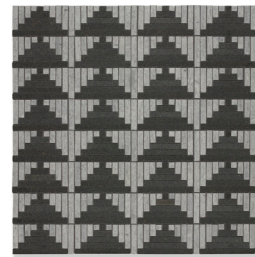

COLLECTION

Mosaic	Bamako (Sheet: 12.087" x 12.638" x 0.394") Gao (Sheet: 10.984" x 10.984" x 0.394") Kati (Sheet: 9.882" x 9.882" x 0.394") Kayes (Sheet: 14.882" x 14.882" x 0.394") Niono (Sheet: 10.984" x 10.984" x 0.394") Tonka (Sheet: 13.189" x 14.291" x 0.394")
Color	Inventory: Available in Bamako Design - Myra Beige, Basalt - Myra Beige, Lago Azul Available in Gao, Kati and Kayes Design - Myra Beige, Basalt - Myra Beige, Lago Azul - Blue Travertino, Carrara - Blue Travertino, Black Available in Niono and Tonka Design - Myra Beige, Basalt - Myra Beige, Lago Azul - Blue Travertino, Black Non-Stock: Over 50 natural marble, limestone, onyx, travertine and granite stone colors. Available in honed, polished or combination finishes
Lead Time	In-stock. Typical lead times are 1-2 weeks <i>(Lead times are subject to change)</i>

3/2021

Koros

DESIGN/COLORWAY

BAMA KO

Myra Beige, Lago Azul

Myra Beige, Basalt

GAO

Carrara, Blue Travertino

Myra Beige, Basalt

Myra Beige, Lago Azul

Blue Travertino, Black

KATI

Carrara, Blue Travertino

Myra Beige, Basalt

Myra Beige, Lago Azul

Blue Travertino, Black