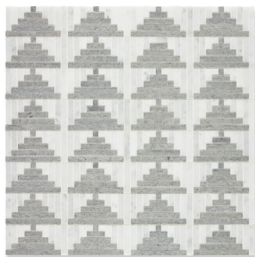

GAO

Carrara, Blue Travertino