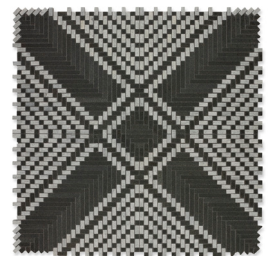

Koros

DESIGN/COLORWAY

KAYES

Carrara, Blue Travertino

Myra Beige, Basalt

Myra Beige, Lago Azul

Blue Travertino, Black

NIONO

Myra Beige, Lago Azul

Myra Beige, Basalt

Blue Travertino, Black

TONKA

Myra Beige, Lago Azul

Myra Beige, Basalt

Blue Travertino, Black

*Please note: variations in color, shade, surface texture and size are natural characteristics of all our products and should be expected. Images shown are representative, but may not indicate all variations in these characteristics.