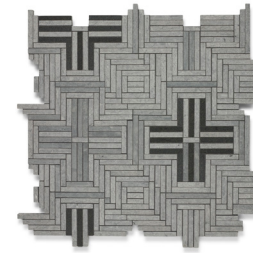

Kati in Myra Beige, Basalt

RECOMMENDED USE

- Suitable for all indoor wall and flooring applications
- Suitable for installation on shower walls and floors
- Outdoor use subject to climate and method of installation
- Please see Ann Sacks slip-resistance and wet flooring application statement to determine usage in a wet area

Koros

DESIGN/COLORWAY

KAYES

Carrara, Blue Travertino

Myra Beige, Basalt

Myra Beige, Lago Azul

Blue Travertino, Black

NIONO

Myra Beige, Lago Azul

Myra Beige, Basalt

Blue Travertino, Black

TONKA

Myra Beige, Lago Azul

Myra Beige, Basalt

Blue Travertino, Black

*Please note: variations in color, shade, surface texture and size are natural characteristics of all our products and should be expected. Images shown are representative, but may not indicate all variations in these characteristics.