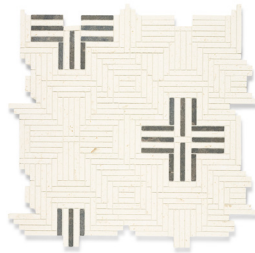

Koros

Inspired by the exquisite patterns of traditional African mud cloth, our new exclusive Koros Collection is comprised of six micro-mosaic stone designs skillfully arranged in an artful blend of contrasting colorways. Koros offers a modern translation of this traditional craft, creating a bold statement in any space.

Koros

DESIGN/COLORWAY

KAYES

Carrara, Blue Travertino

Myra Beige, Basalt

Myra Beige, Lago Azul

Blue Travertino, Black

NIONO

Myra Beige, Lago Azul

Myra Beige, Basalt

Blue Travertino, Black

TONKA

Myra Beige, Lago Azul

Myra Beige, Basalt

Blue Travertino, Black

*Please note: variations in color, shade, surface texture and size are natural characteristics of all our products and should be expected. Images shown are representative, but may not indicate all variations in these characteristics.