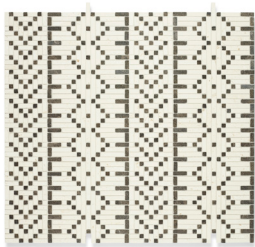

Koros

DESIGN/COLORWAY

KAYES

Carrara, Blue Travertino

Myra Beige, Basalt

Myra Beige, Lago Azul

Blue Travertino, Black

NIONO

Myra Beige, Lago Azul

Myra Beige, Basalt

Blue Travertino, Black

TONKA

Myra Beige, Lago Azul

Myra Beige, Basalt

Blue Travertino, Black

*Please note: variations in color, shade, surface texture and size are natural characteristics of all our products and should be expected. Images shown are representative, but may not indicate all variations in these characteristics.