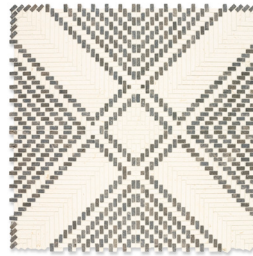

Koros

Inspired by the exquisite patterns of traditional African mud cloth, our new exclusive Koros Collection is comprised of six micro-mosaic stone designs skillfully arranged in an artful blend of contrasting colorways. Koros offers a modern translation of this traditional craft, creating a bold statement in any space.

Koros

DESIGN/COLORWAY

KAYES

Carrara, Blue Travertino

Myra Beige, Basalt

Myra Beige, Lago Azul

Blue Travertino, Black

NIONO

Myra Beige, Lago Azul

Myra Beige, Basalt

Blue Travertino, Black

TONKA

Myra Beige, Lago Azul

Myra Beige, Basalt

Blue Travertino, Black

*Please note: variations in color, shade, surface texture and size are natural characteristics of all our products and should be expected. Images shown are representative, but may not indicate all variations in these characteristics.