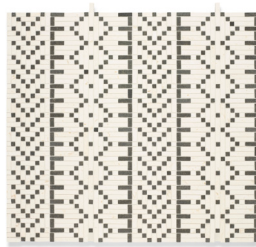

Koros

DESIGN/COLORWAY

KAYES

Carrara, Blue Travertino

Myra Beige, Basalt

Myra Beige, Lago Azul

Blue Travertino, Black

NIONO

Myra Beige, Lago Azul

Myra Beige, Basalt

Blue Travertino, Black

TONKA

Myra Beige, Lago Azul

Myra Beige, Basalt

Blue Travertino, Black

*Please note: variations in color, shade, surface texture and size are natural characteristics of all our products and should be expected. Images shown are representative, but may not indicate all variations in these characteristics.