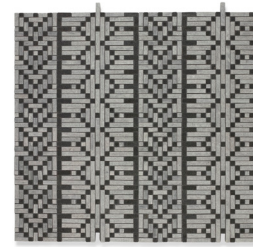

Koros

DESIGN/COLORWAY

KAYES

Carrara, Blue Travertino

Myra Beige, Basalt

Myra Beige, Lago Azul

Blue Travertino, Black

NIONO

Myra Beige, Lago Azul

Myra Beige, Basalt

Blue Travertino, Black

TONKA

Myra Beige, Lago Azul

Myra Beige, Basalt

Blue Travertino, Black

*Please note: variations in color, shade, surface texture and size are natural characteristics of all our products and should be expected. Images shown are representative, but may not indicate all variations in these characteristics.