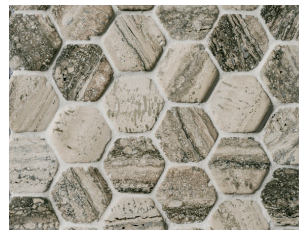

Pala

An organic feast for the senses, the Pala Collection is an eclectic mix of Bardiglio, Carrara, Nero and Palladium in four distinctive designs: Brick, Hexagon, Rectangle and Stick. Its classic Italian marble, limestone and travertine stone feature a varying range of veining, mineral colorations and other

3/2024

Pala

BRICK

Carrara

Nero

Palladium

HEXAGON

Bardiglio

Carrara

Nero

Palladium

*Please note: variations in color, shade, surface texture and size are natural characteristics of all our products and should be expected. Images shown are representative, but may not indicate all variations in these characteristics.