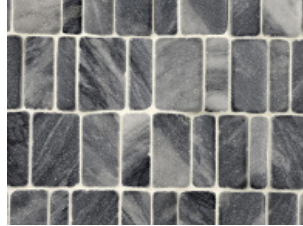

Pala

RECTANGLE

Bardiglio