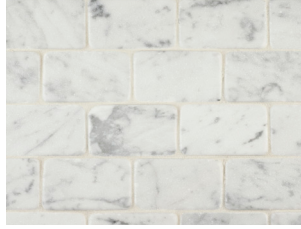

Pala

BRICK

Carrara