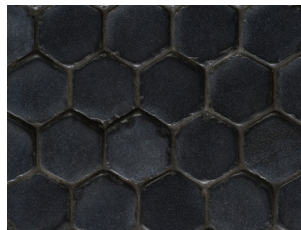

Pala

BRICK

HEXAGON

Nero

*Please note: variations in color, shade, surface texture and size are natural characteristics of all our products and should be expected. Images shown are representative, but may not indicate all variations in these characteristics.

3/2024