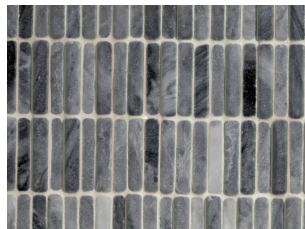

STICK

Bardiglio