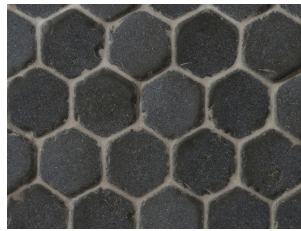

Pala

An organic feast for the senses, the Pala Collection is an eclectic mix of Bardiglio, Carrara, Nero and Palladium in four distinctive designs: Brick, Hexagon, Rectangle and Stick. Its classic Italian marble, limestone and travertine stone feature a varying range of veining, mineral colorations and other

3/2024

Pala

BRICK

Carrara

Nero

Palladium

HEXAGON

Bardiglio