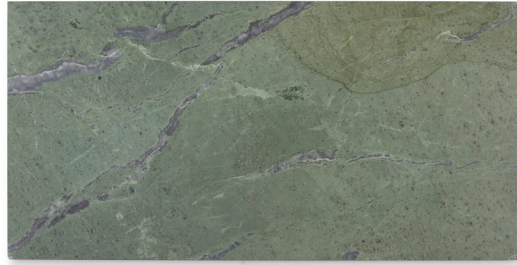

Verde Tia

FIELD

12"x24"