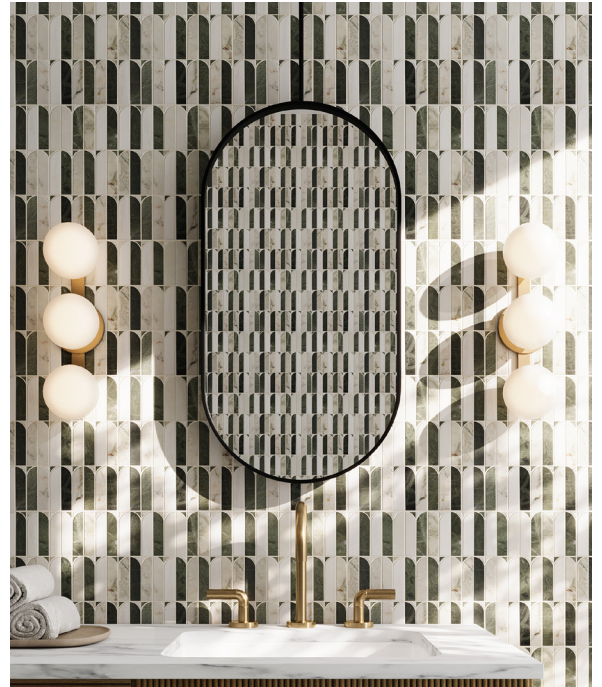

Verde Tia

Verde Tia is a dimensional, honed marble in shades of jade to forest green, the shifting, varied field interrupted by creamy white veining and grey to black mottling. Unlike most similar colored marbles that run toward blue, Verde Tia features golden undertones giving the stone warmth and elegance, making it a rare find.

Arches Mosaic

RECOMMENDED USE

- Suitable for all indoor wall and flooring applications
- Suitable for installation on shower walls
- Outdoor use subject to climate and method of installation
- Please see Ann Sacks slip resistance and wet flooring application statement to determine usage in a wet area

COLLECTION

Field	12"x24" (12.008" x 24.016" x 0.394")
Mosaic	Arches (12.008" x 12.008" x 0.394") Crown (12.008" x 12.008" x 0.394")
Trim	1" x 8" Box Liner (0.984" x 7.874" x 0.787")
Material	Marble
Color	Green marble with white to grey veining
Finish	Honed Beveled edge detail on field tile
Lead Time	In-stock. Typical lead times are 1-2 weeks (Lead times are subject to change)